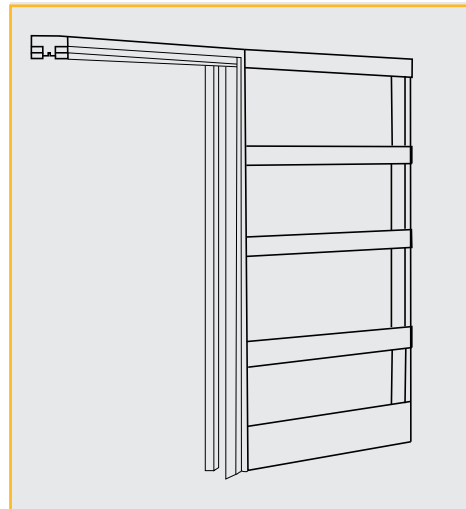

**CUSTOM
FRAMES
AVAILABLE**

**CALL FOR
AVAILABILITY**

JOHNSON POCKET

CAT. NO.	DESCRIPTION
13767	Johnson# 1500 3/0 x 6/8 Wallpocket Frame 2/0-3/0 Adjustable. Great when space is an issue.

JAMB LEGS

CAT. NO.	DESCRIPTION
07308	11/16" x 4-5/8" x 82-1/2" F.J.
07326	11/16" x 4-5/8" x 82-1/2" Clr.
07309	11/16" x 4-5/8" x 98-1/2" F.J.
07327	11/16" x 4-5/8" x 98-1/2" Clr.
07353	11/16" x 4-7/8" x 82-1/2" F.J.
07359	11/16" x 4-7/8" x 82-1/2" Clr.
07354	11/16" x 4-7/8" x 98-1/2" F.J.
07360	11/16" x 4-7/8" x 98-1/2" Clr.