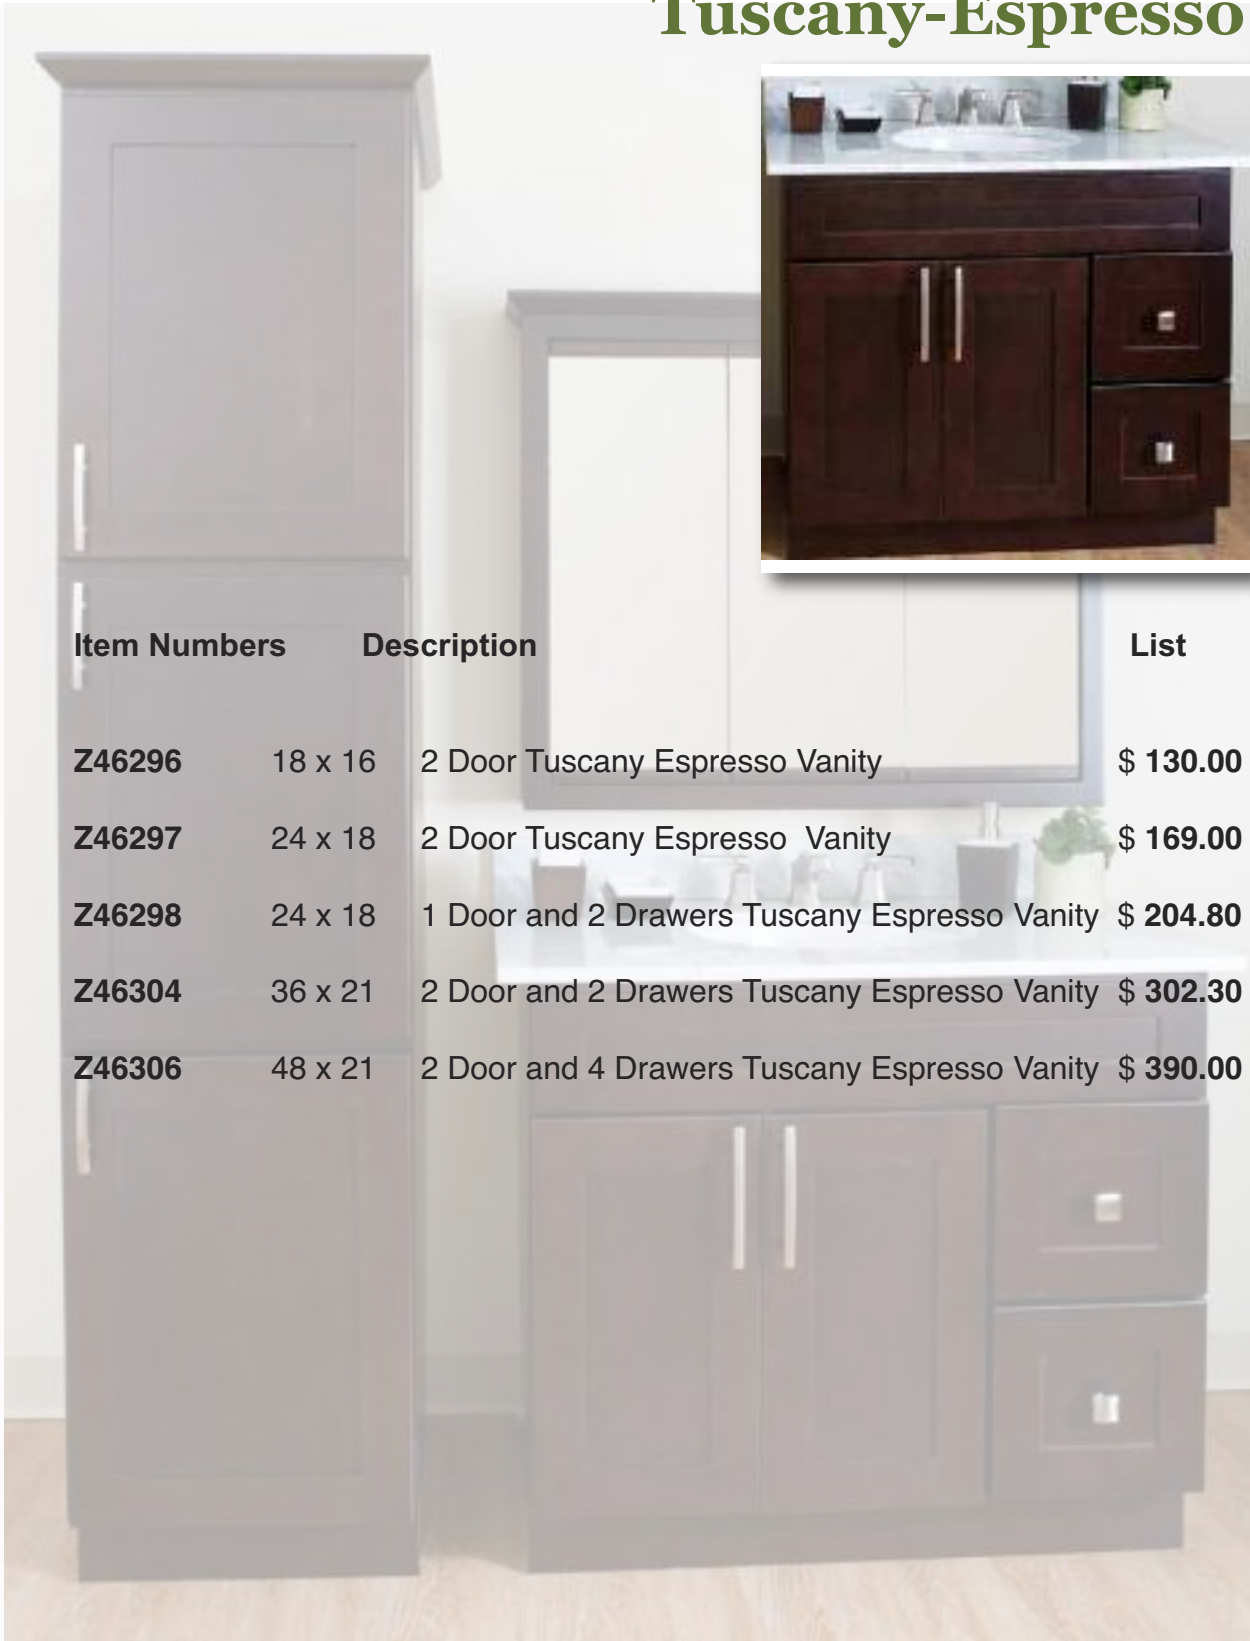

Tuscany-Espresso

Item Numbers	Description	List
Z46296	18 x 16 2 Door Tuscany Espresso Vanity	$ 130.00
Z46297	24 x 18 2 Door Tuscany Espresso Vanity	$ 169.00
Z46298	24 x 18 1 Door and 2 Drawers Tuscany Espresso Vanity	$ 204.80
Z46304	36 x 21 2 Door and 2 Drawers Tuscany Espresso Vanity	$ 302.30
Z46306	48 x 21 2 Door and 4 Drawers Tuscany Espresso Vanity	$ 390.00

Please Note: Vanity Top and Faucets Sold Separately