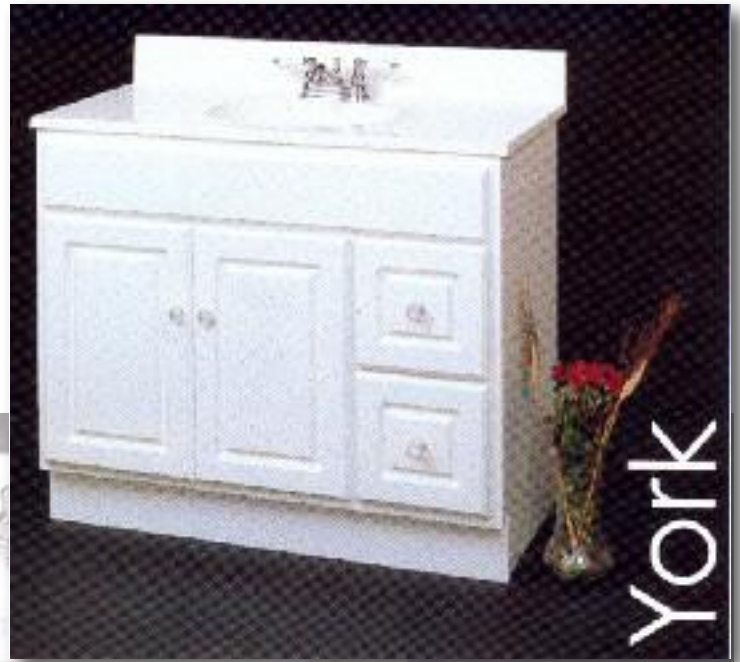

New-Toilet In A Box

S TRAP TOILET IN A BOX

X57734
\$139.⁰⁰

Please note: Included in the box are:

- * Tank
- * Bowl
- * Seat
- * Wax Ring
- * Floor Bolts
- * Floor Bolt Caps
- * Stainless Steel Feed Tube

www.JELD-WENEXPORT.COM

P TRAP TOILET IN A BOX

X61203

\$141.⁹⁰

Please note: Included in the box are:

- * Tank
- * Bowl
- * Seat
- * Wax Ring
- * Floor Bolts
- * Floor Bolt Caps
- * Stainless Steel Feed Tube

York-White

PAGE 144

Item Numbers	Description	List
R40837	18 x 16 2 Door York White Vanity	\$ 130.00
R40838	24 x 18 2 Door York White Vanity	\$ 169.00
R40839	24 x 18 1 Door & 2 Drawers York White Vanity	\$ 204.80
R40840	30 x 18 2 Door York White Vanity	\$ 195.00
R40842	30 x 18 1 Door & 2 Drawers York White Vanity	\$ 237.30
R40843	30 x 21 2 Door York White Vanity	\$ 214.50
R40844	30 x 21 1 Door and 2 Drawers York White Vanity	\$ 256.80
R40847	36 x 18 2 Door and 2 Drawers York White Vanity	\$ 276.30
R40848	36 x 21 2 Door and 2 Drawers York White Vanity	\$ 302.30
R40854	48 x 21 2 Door and 4 Drawers York White Vanity	\$ 390.00
R40873	60 x 21 2 Door and 4 Drawers York White Vanity	\$ 516.70