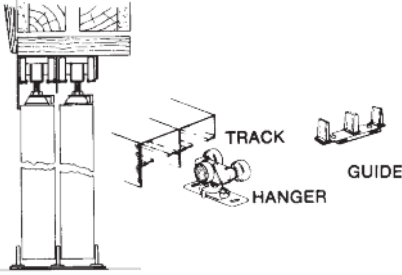

CUSTOM FRAMES
AVAILABLE

CALL FOR AVAILABILITY

Door Hardware

Please call for the **Best Price**
(954) 825-4731

HEAVY DUTY ARCHITECTURAL DOOR HARDWARE

CAT. NO.	DESCRIPTION	PACK
----------	-------------	------