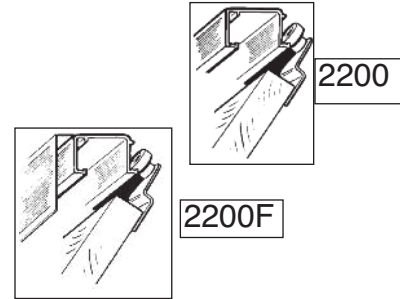

SLIDING DOOR HARDWARE

CAT. NO.	DESCRIPTION	PACK

#2200 HDWE		
13824	48" Set/2 2/0 Doors	5
13825	60" Set/2 2/6 Doors	5
13826	72" Set/2 3/0 Doors	5
13827	96" Set/4 2/0 Doors	5

#2200F HDWE		
13828	48" Set/2 2/0 Doors	5
13829	60" Set/2 2/6 Doors	5
13830	72" Set/2 3/0 Doors	5
13831	96" Set/4 2/0 Doors	5

#1825 BB/F HDWE		
13813	3/0 2-Bifold Hdwe.	5
13814	4/0 4-Bifold Hdwe.	5
13815	5/0 4-Bifold Hdwe.	5
13816	6/0 4-Bifold Hdwe.	5
13817	8/0 4-Bifold Hdwe.	5

#1601 FOLDING DOOR HDWE.

13787	100% Access Hdwe.	5
55499	1-3/8 Bypass Floor Guides #2138 Vinyl	
55498	1-3/4 Bypass Floor Guides #2134