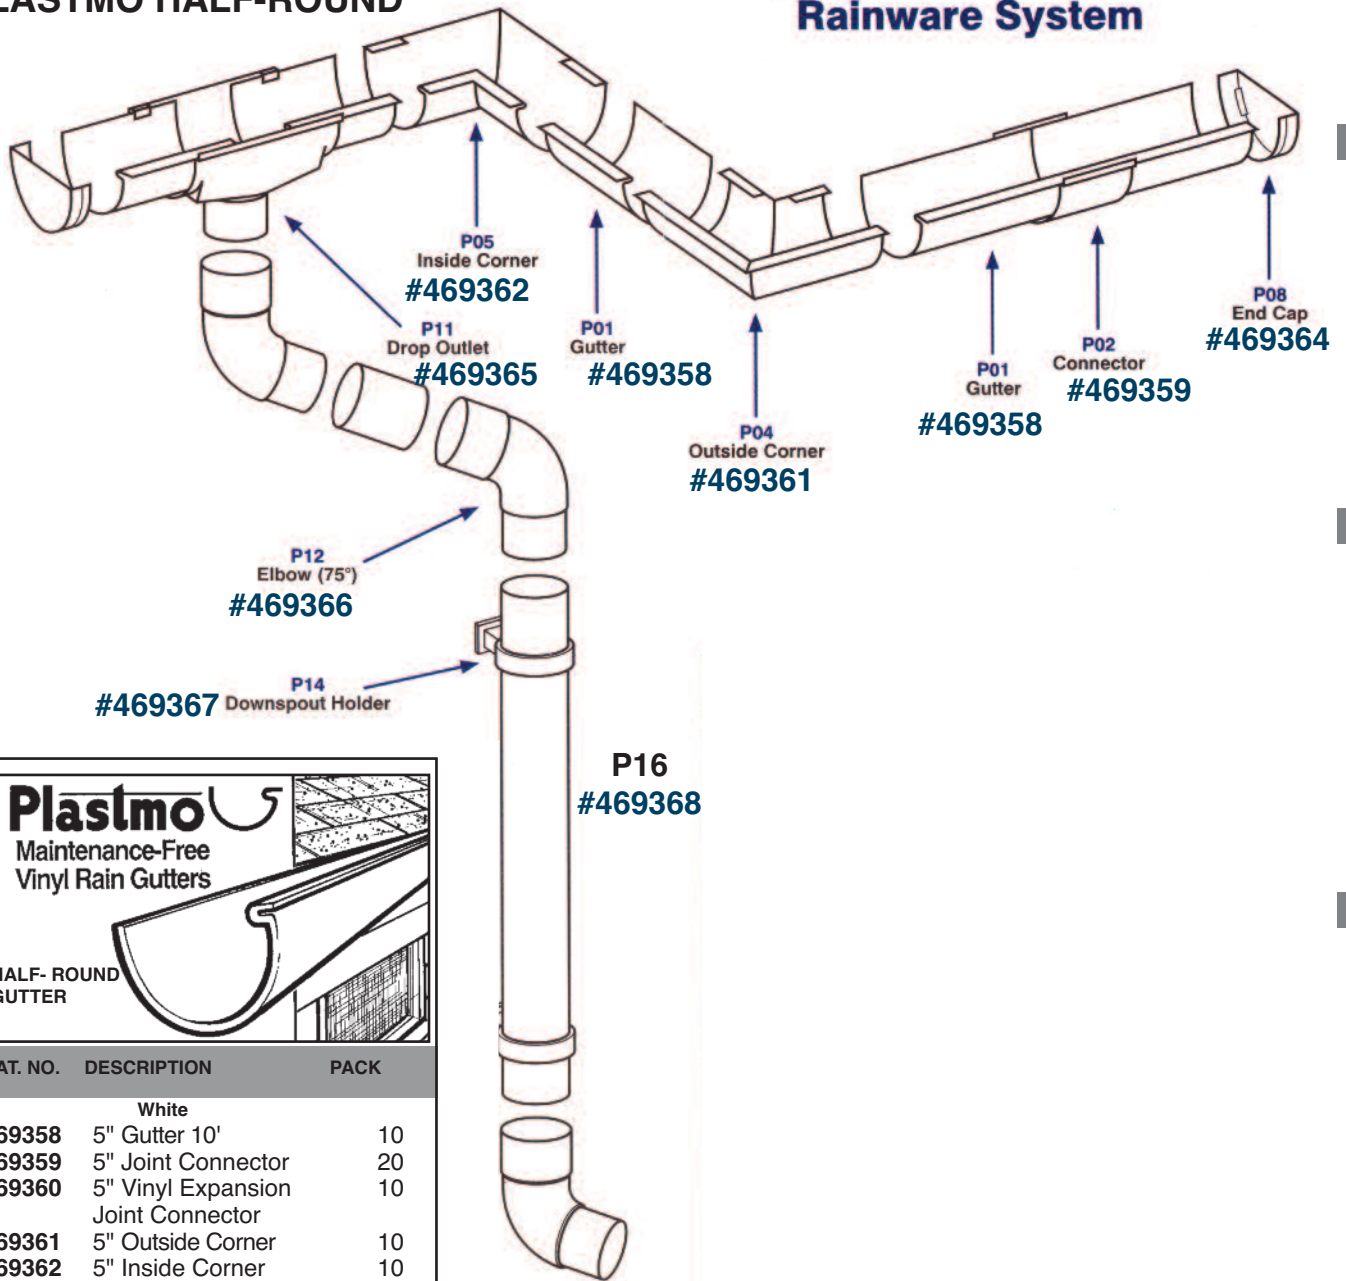

PLASTMO HALF-ROUND

Rainware System

CAT. NO.	DESCRIPTION	PACK
White		
469358	5" Gutter 10'	10
469359	5" Joint Connector	20
469360	5" Vinyl Expansion Joint Connector	10
469361	5" Outside Corner	10
469362	5" Inside Corner	10
469363	5" Bracket	30
469364	5" End Cap	40
469365	5" Expansion Center Drop	10
469366	3" Elbow 75°	20
469367	3" pipe holder (2/bag)	5
469368	3" Downpipe 10'	7
469369	3" Pipe Joint	20
469370	Leafguard Vinyl Gutter	20
889060	Gutter Cement 5oz Tube	10