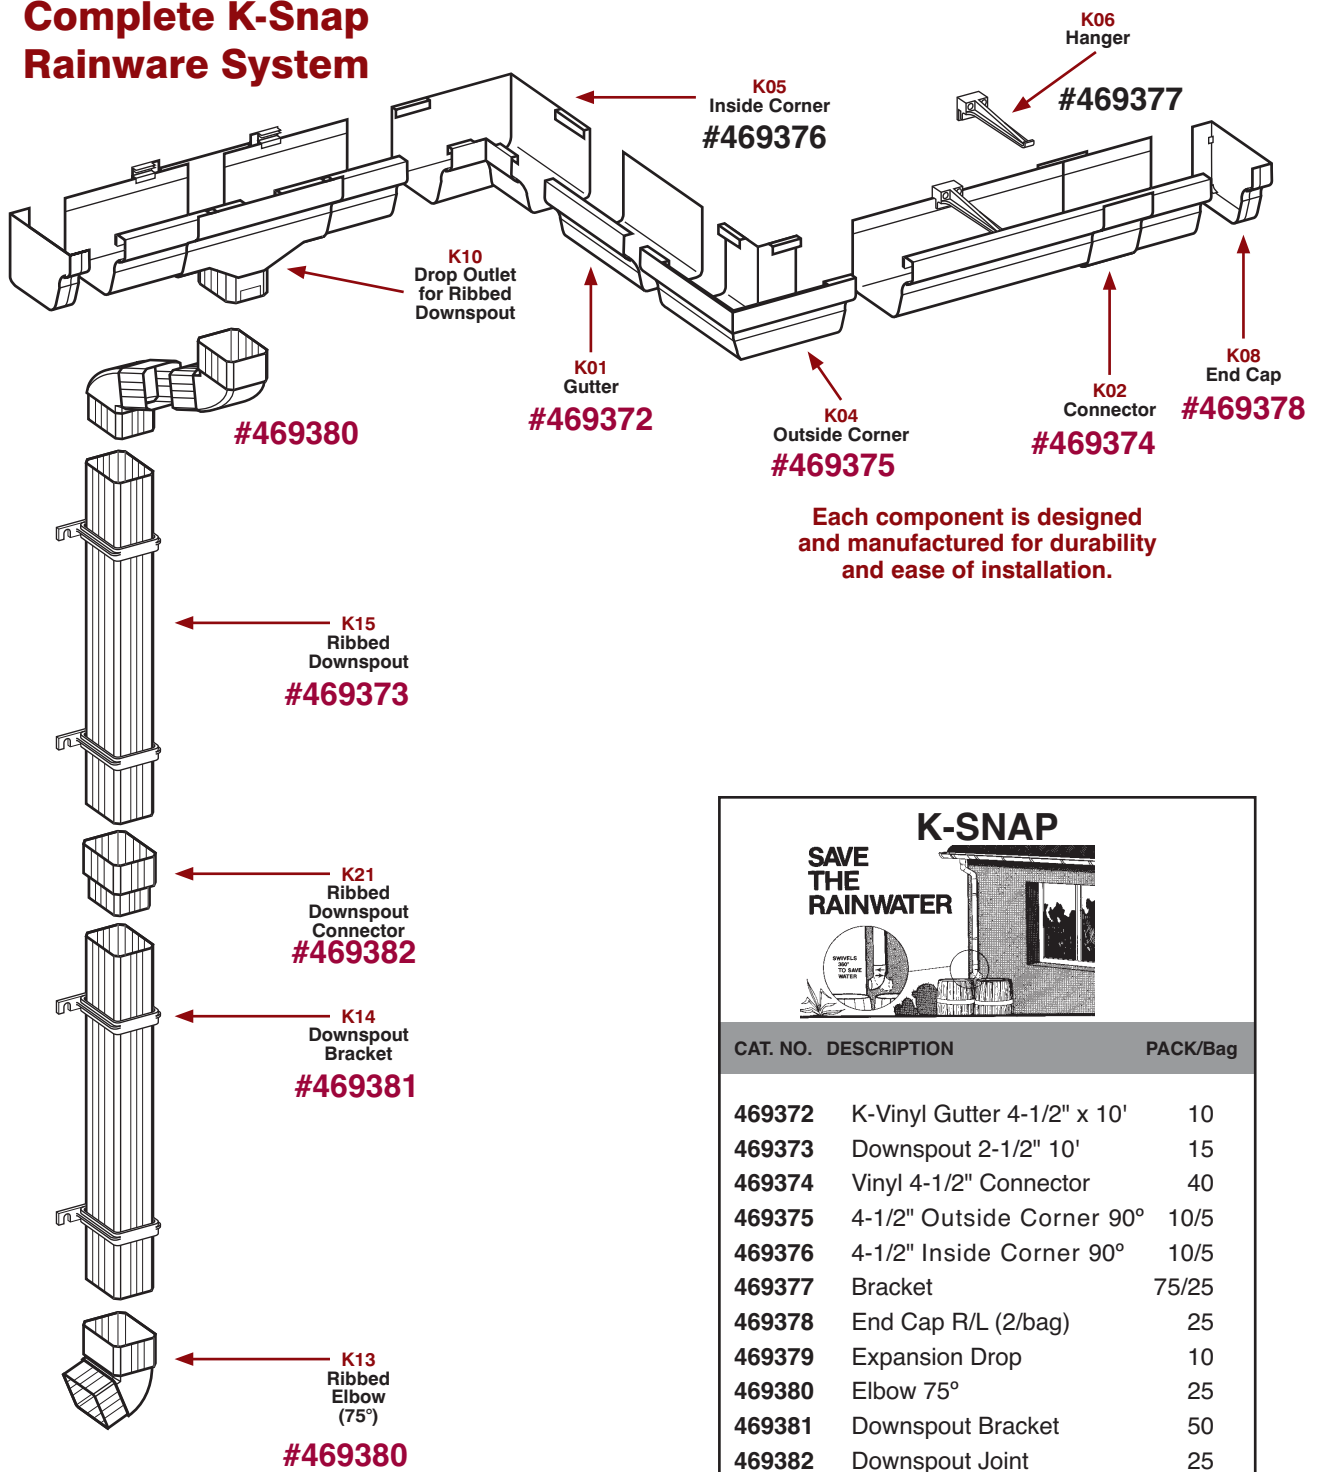

Complete K-Snap Rainware System

Each component is designed and manufactured for durability and ease of installation.

Available Smooth Only.

K-SNAP		
SAVE THE RAINWATER		
CAT. NO.	DESCRIPTION	PACK/Bag
469372	K-Vinyl Gutter 4-1/2" x 10'	10
469373	Downspout 2-1/2" 10'	15
469374	Vinyl 4-1/2" Connector	40
469375	4-1/2" Outside Corner 90°	10/5
469376	4-1/2" Inside Corner 90°	10/5
469377	Bracket	75/25
469378	End Cap R/L (2/bag)	25
469379	Expansion Drop	10
469380	Elbow 75°	25
469381	Downspout Bracket	50
469382	Downspout Joint	25
469383	Gutter Screws (200 pcs)	10
469371	Expansion Joint Connector	10