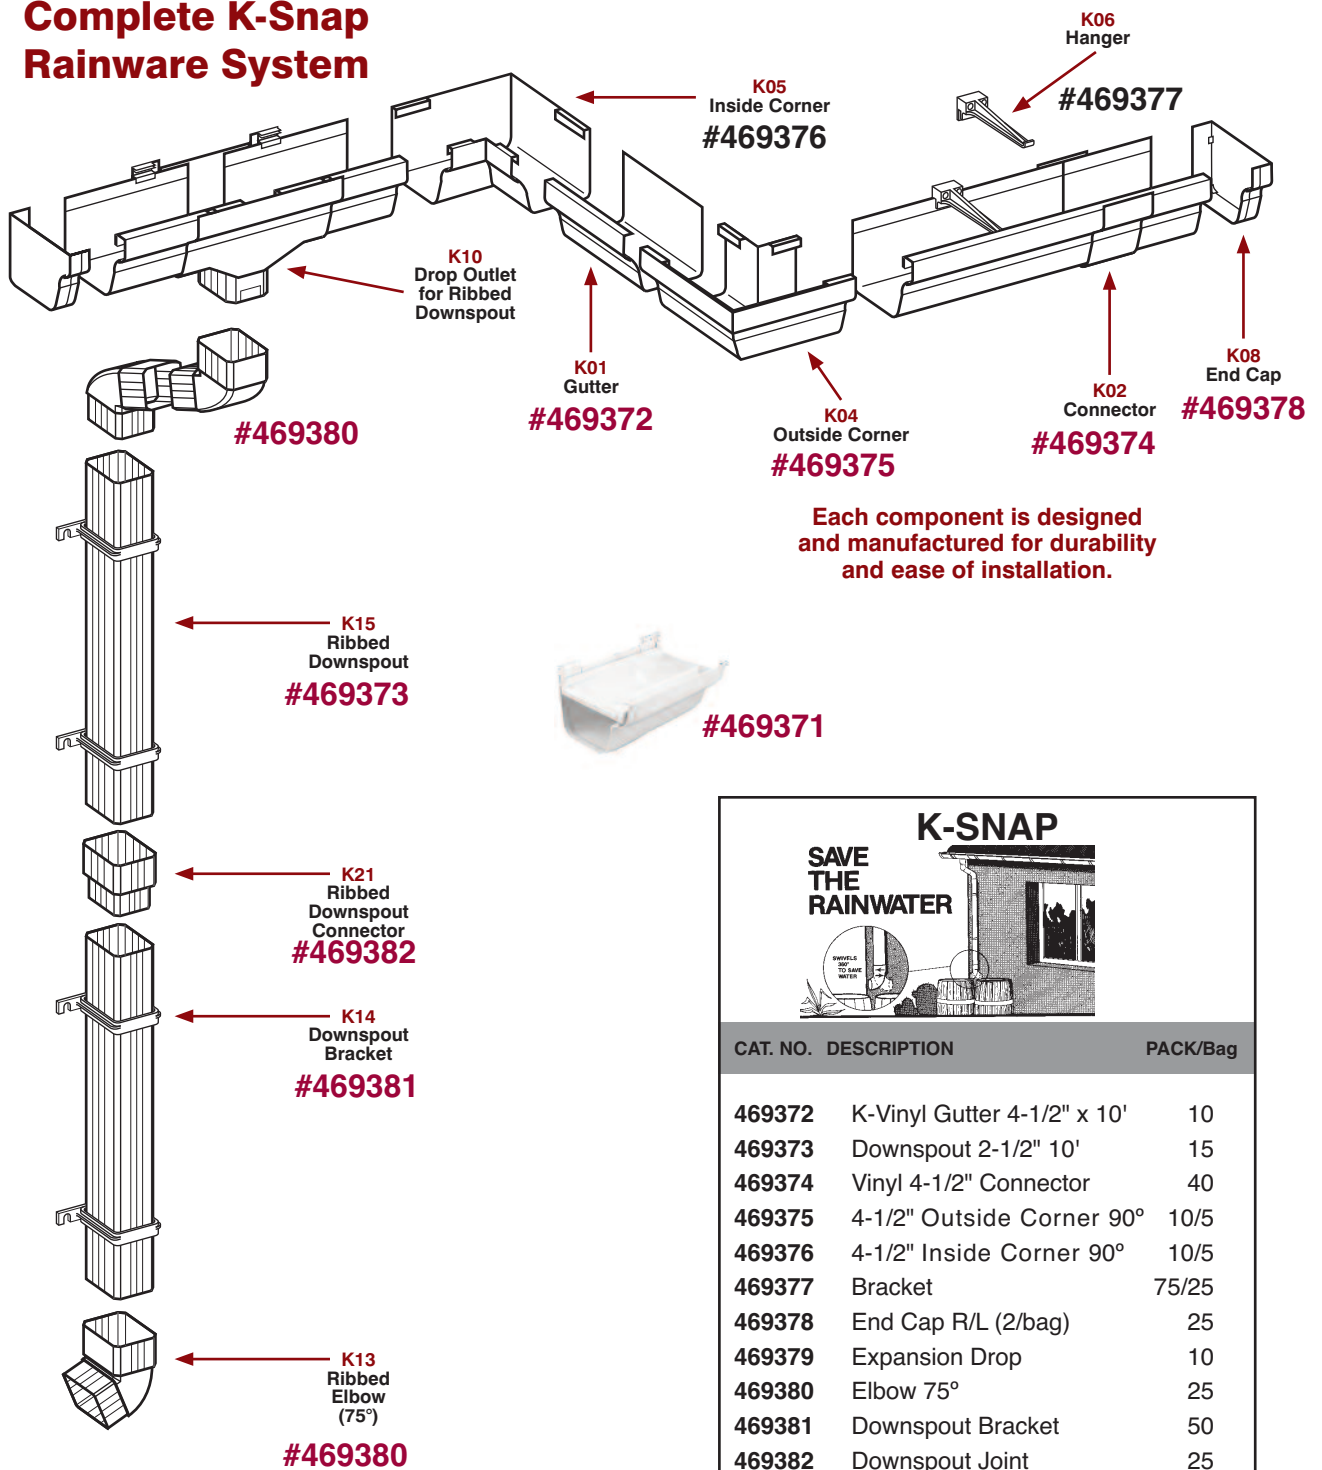

Complete K-Snap Rainware System

Each component is designed and manufactured for durability and ease of installation.

PAGE 132

K-SNAP

SAVE THE RAINWATER

CAT. NO.	DESCRIPTION	PACK/Bag
469372	K-Vinyl Gutter 4-1/2" x 10'	10
469373	Downspout 2-1/2" 10'	15
469374	Vinyl 4-1/2" Connector	40
469375	4-1/2" Outside Corner 90°	10/5
469376	4-1/2" Inside Corner 90°	10/5
469377	Bracket	75/25
469378	End Cap R/L (2/bag)	25
469379	Expansion Drop	10
469380	Elbow 75°	25
469381	Downspout Bracket	50
469382	Downspout Joint	25
469383	Gutter Screws (200 pcs)	10
469371	Expansion Joint Connector	10

Available Smooth Only.