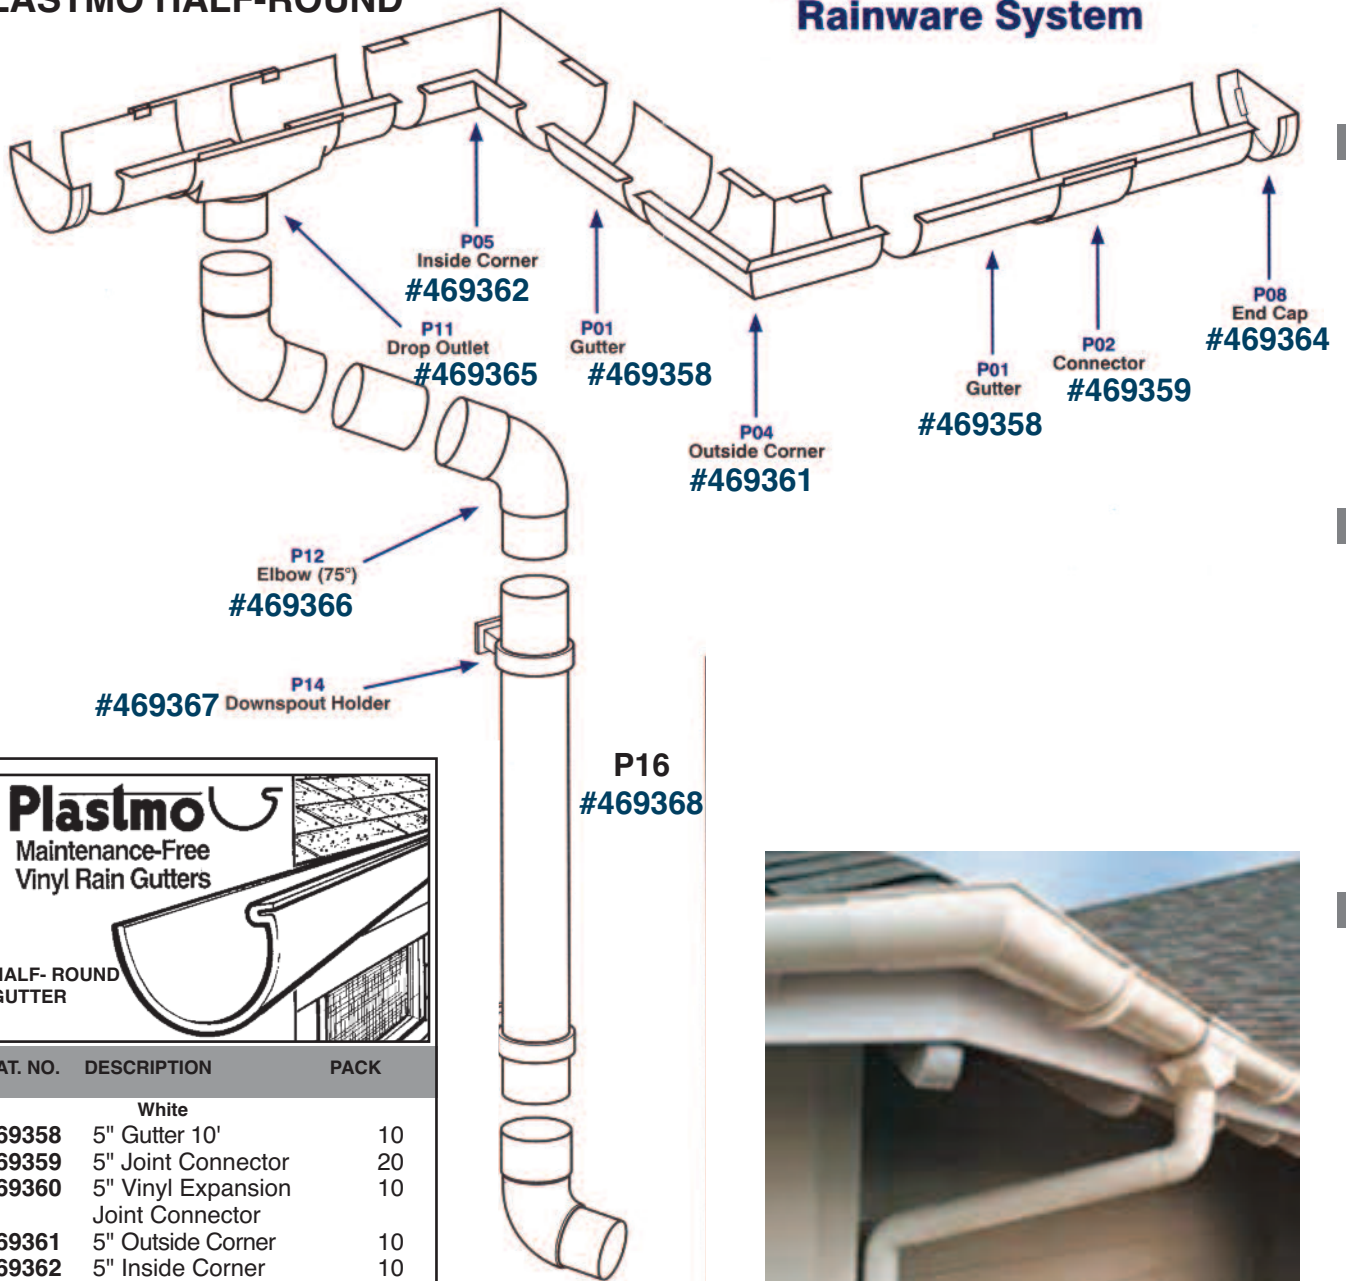

PLASTMO HALF-ROUND

Rainware System

CAT. NO.	DESCRIPTION	PACK
White		
469358	5" Gutter 10'	10
469359	5" Joint Connector	20
469360	5" Vinyl Expansion Joint Connector	10
469361	5" Outside Corner	10
469362	5" Inside Corner	10
469363	5" Bracket	30
469364	5" End Cap	40
469365	5" Expansion Center Drop	10
469366	3" Elbow 75°	20
469367	3" pipe holder (2/bag)	5
469368	3" Downpipe 10'	7
469369	3" Pipe Joint	20
469370	Leafguard Vinyl Gutter	20
889060	Gutter Cement 5oz Tube	10