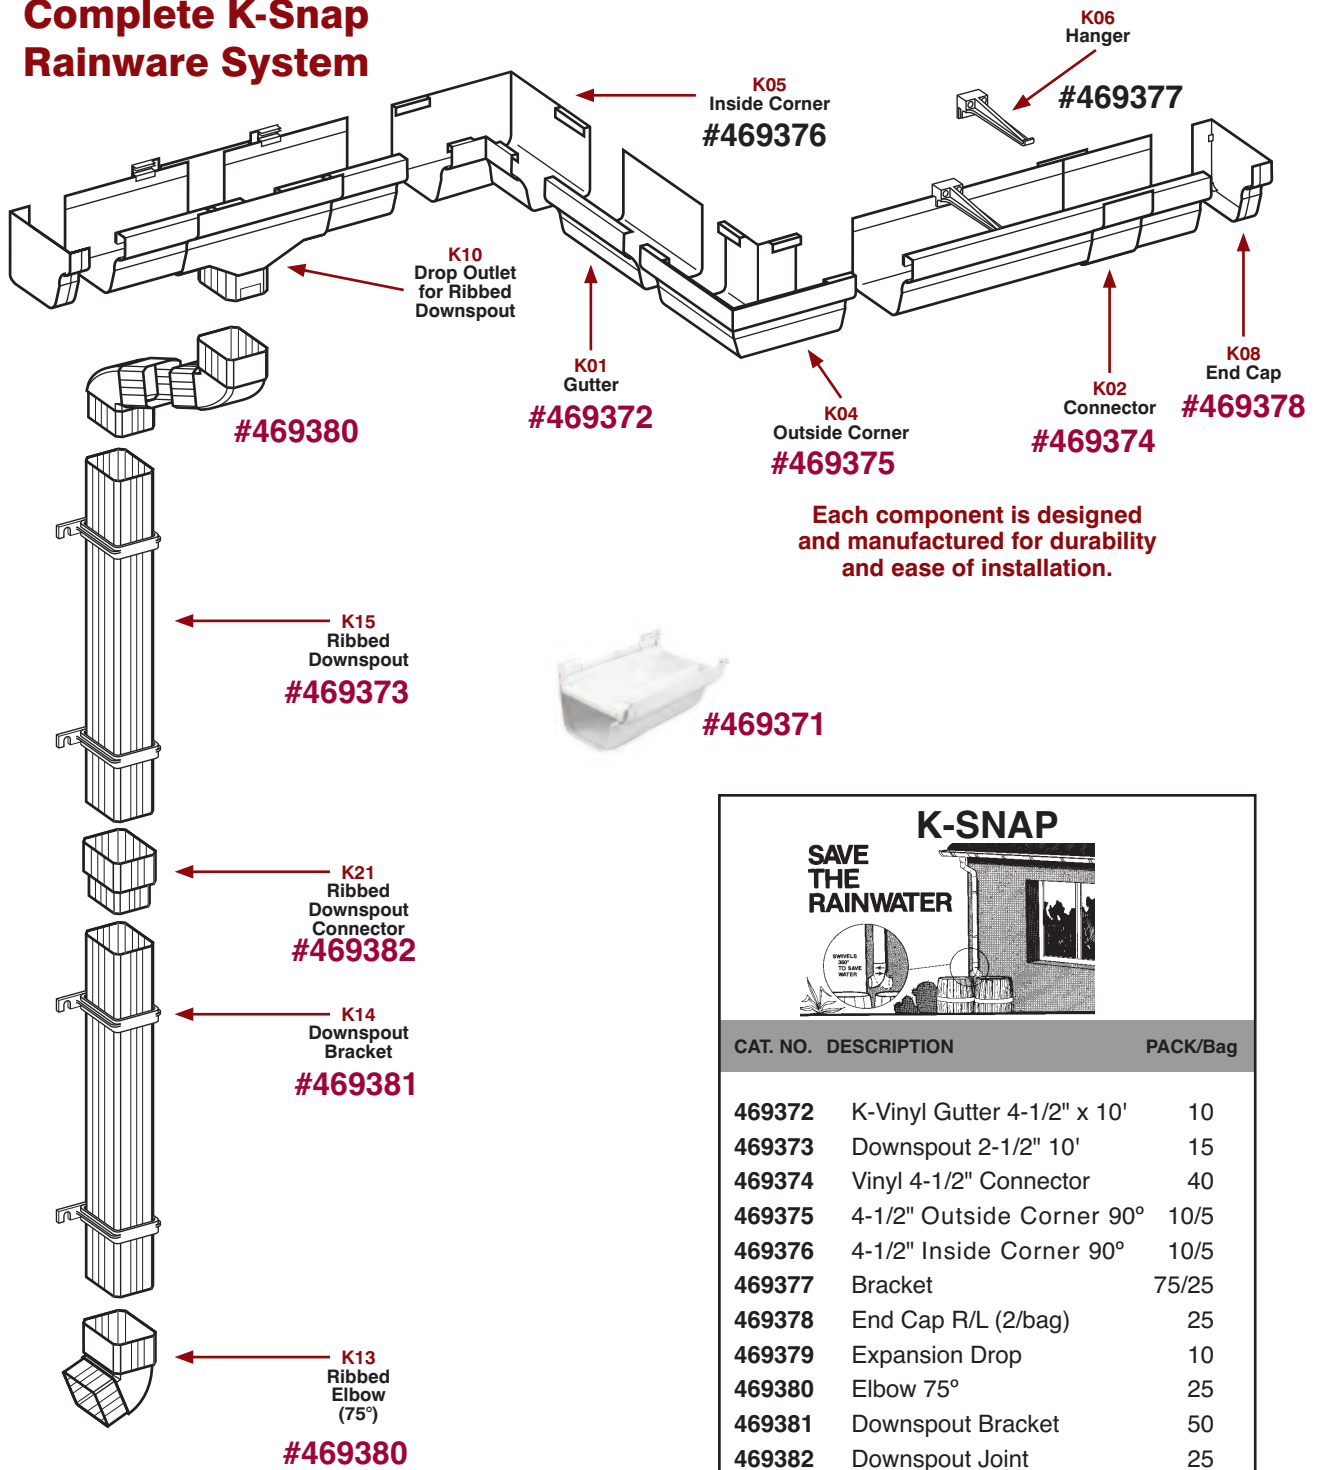

Complete K-Snap Rainware System

Each component is designed and manufactured for durability and ease of installation.

PAGE 146

Available Smooth Only.

K-SNAP

SAVE THE RAINWATER

CAT. NO.	DESCRIPTION	PACK/Bag
469372	K-Vinyl Gutter 4-1/2" x 10'	10
469373	Downspout 2-1/2" 10'	15
469374	Vinyl 4-1/2" Connector	40
469375	4-1/2" Outside Corner 90°	10/5
469376	4-1/2" Inside Corner 90°	10/5
469377	Bracket	75/25
469378	End Cap R/L (2/bag)	25
469379	Expansion Drop	10
469380	Elbow 75°	25
469381	Downspout Bracket	50
469382	Downspout Joint	25
469383	Gutter Screws (200 pcs)	10
469371	Expansion Joint Connector	10

www.JELD-WENEXPORT.COM