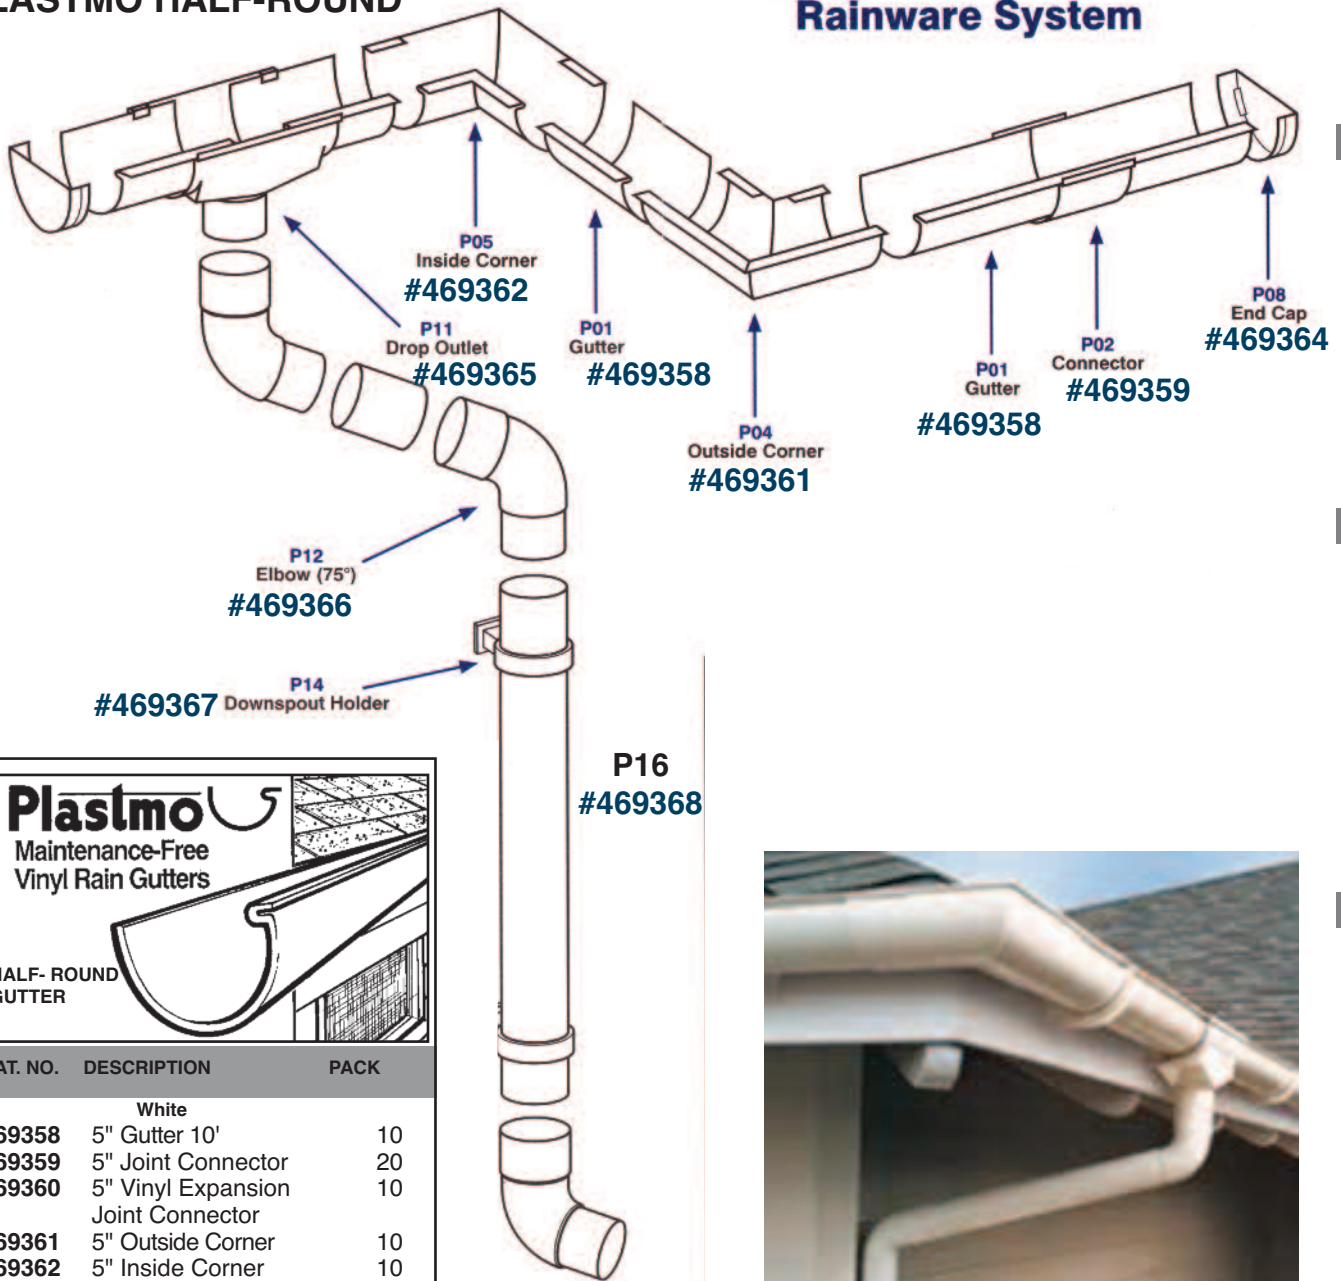

- 200 Piece Minimum Order Combined.
- All Panels are Translucent in color.

Complete K-Snap Rainware System

Each component is designed and manufactured for durability and ease of installation.

PAGE 146

Available Smooth Only.

K-SNAP

SAVE THE RAINWATER

CAT. NO.	DESCRIPTION	PACK/Bag
469372	K-Vinyl Gutter 4-1/2" x 10'	10
469373	Downspout 2-1/2" 10'	15
469374	Vinyl 4-1/2" Connector	40
469375	4-1/2" Outside Corner 90°	10/5
469376	4-1/2" Inside Corner 90°	10/5
469377	Bracket	75/25
469378	End Cap R/L (2/bag)	25
469379	Expansion Drop	10
469380	Elbow 75°	25
469381	Downspout Bracket	50
469382	Downspout Joint	25
469383	Gutter Screws (200 pcs)	10
469371	Expansion Joint Connector	10

www.JELD-WENEXPORT.COM

PLASTMO HALF-ROUND

Rainware System

CAT. NO.	DESCRIPTION	PACK
White		
469358	5" Gutter 10'	10
469359	5" Joint Connector	20
469360	5" Vinyl Expansion Joint Connector	10
469361	5" Outside Corner	10
469362	5" Inside Corner	10
469363	5" Bracket	30
469364	5" End Cap	40
469365	5" Expansion Center Drop	10
469366	3" Elbow 75°	20
469367	3" pipe holder (2/bag)	5
469368	3" Downpipe 10'	7
469369	3" Pipe Joint	20
469370	Leafguard Vinyl Gutter	20
889060	Gutter Cement 5oz Tube	10