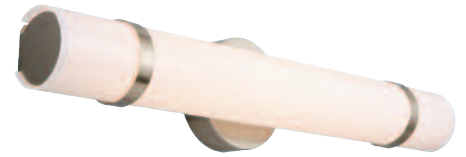

Lighting

Please call for the **Best Price**
(954) 825-4731

PAGE 170

Vanity Lighting

Code	Description	Dimension	Retail

(Satin Nickel with Frosted White Glass)

A-578328	One light Wall Art	9-1/2"h x 6-1/2"d	61.00
B-578336	Three light Vanity Light	9-1/2"h x 25"w x 6-1/2"d	164.00
C-577734	12" LED bath bar	12"h x 5"w x 4-3/8"d	173.00
D-577759	24" LED bath bar	5"h x 24"w x 4-3/8"d	215.00
E 570929	Two Light bath bar	16"h x 4-3/4"w x 4"d	89.00
F 573154	One Light wall Light	10"h x 4-3/4"w x 5"d	68.00
G 577528	Two Light wall bar	10"h x 10-1/4"w x 5"d	92.00
H 573147	Three Light vanity light	10"h x 16-1/2"w x 5"d	148.00
I 577536	Four Light vanity light	10"h x 22-7/8"w x 5"d	187.00

www.JELD-WENEXPORT.COM