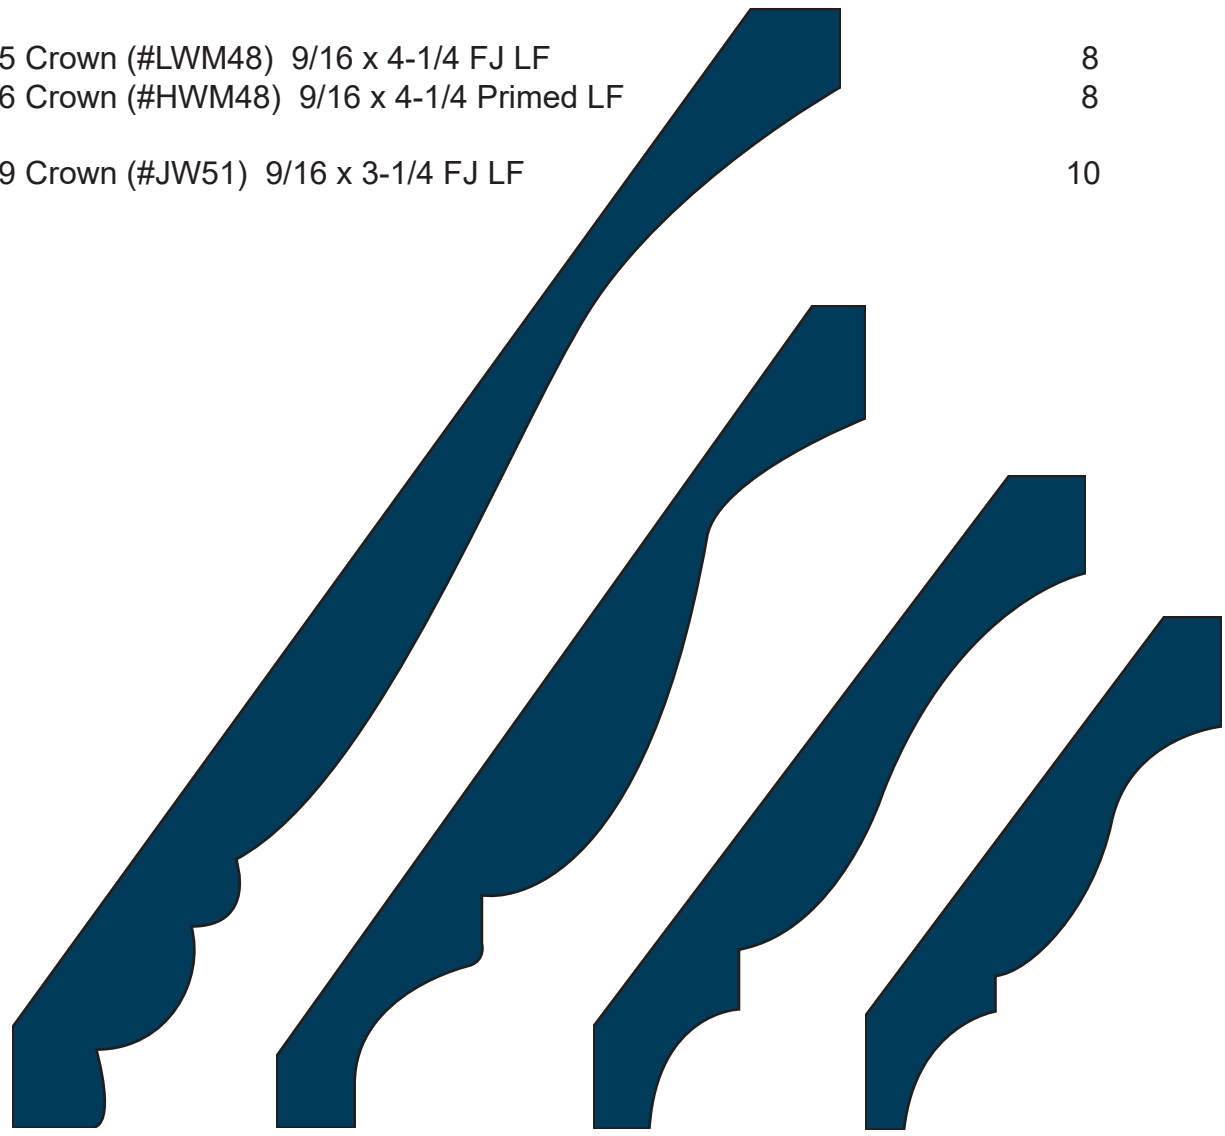

Crown Moulding

Item No.	Description	Pcs/Bundle
38577	Crown (#JW437) 11/16 x 7-1/4 Primed LF	4
68954	Crown (#JW668) 9/16 x 5-1/4 Pine LF	8
11789	Crown (#JW668) 9/16 x 5-1/4 FJ LF	8
90223	Crown (#JW668) 9/16 x 5-1/4 Primed LF	8
11805	Crown (#LWM48) 9/16 x 4-1/4 FJ LF	8
11806	Crown (#HWM48) 9/16 x 4-1/4 Primed LF	8
11809	Crown (#JW51) 9/16 x 3-1/4 FJ LF	10

PAGE 122

714 Crown
11/16" x 7-1/4"

LWM-45 Crown
9/16" x 5-1/4"

LWM-48 Crown
9/16" x 4-1/4"

LWM-51 Crown
9/16" x 3-1/4"