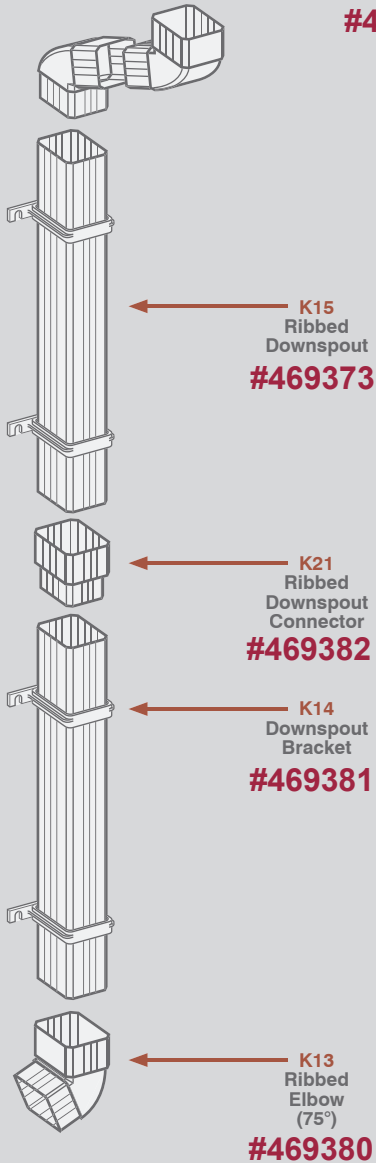

Complete K-Snap Rainware System

Each component is designed and manufactured for durability and ease of installation.

Available Smooth Only.