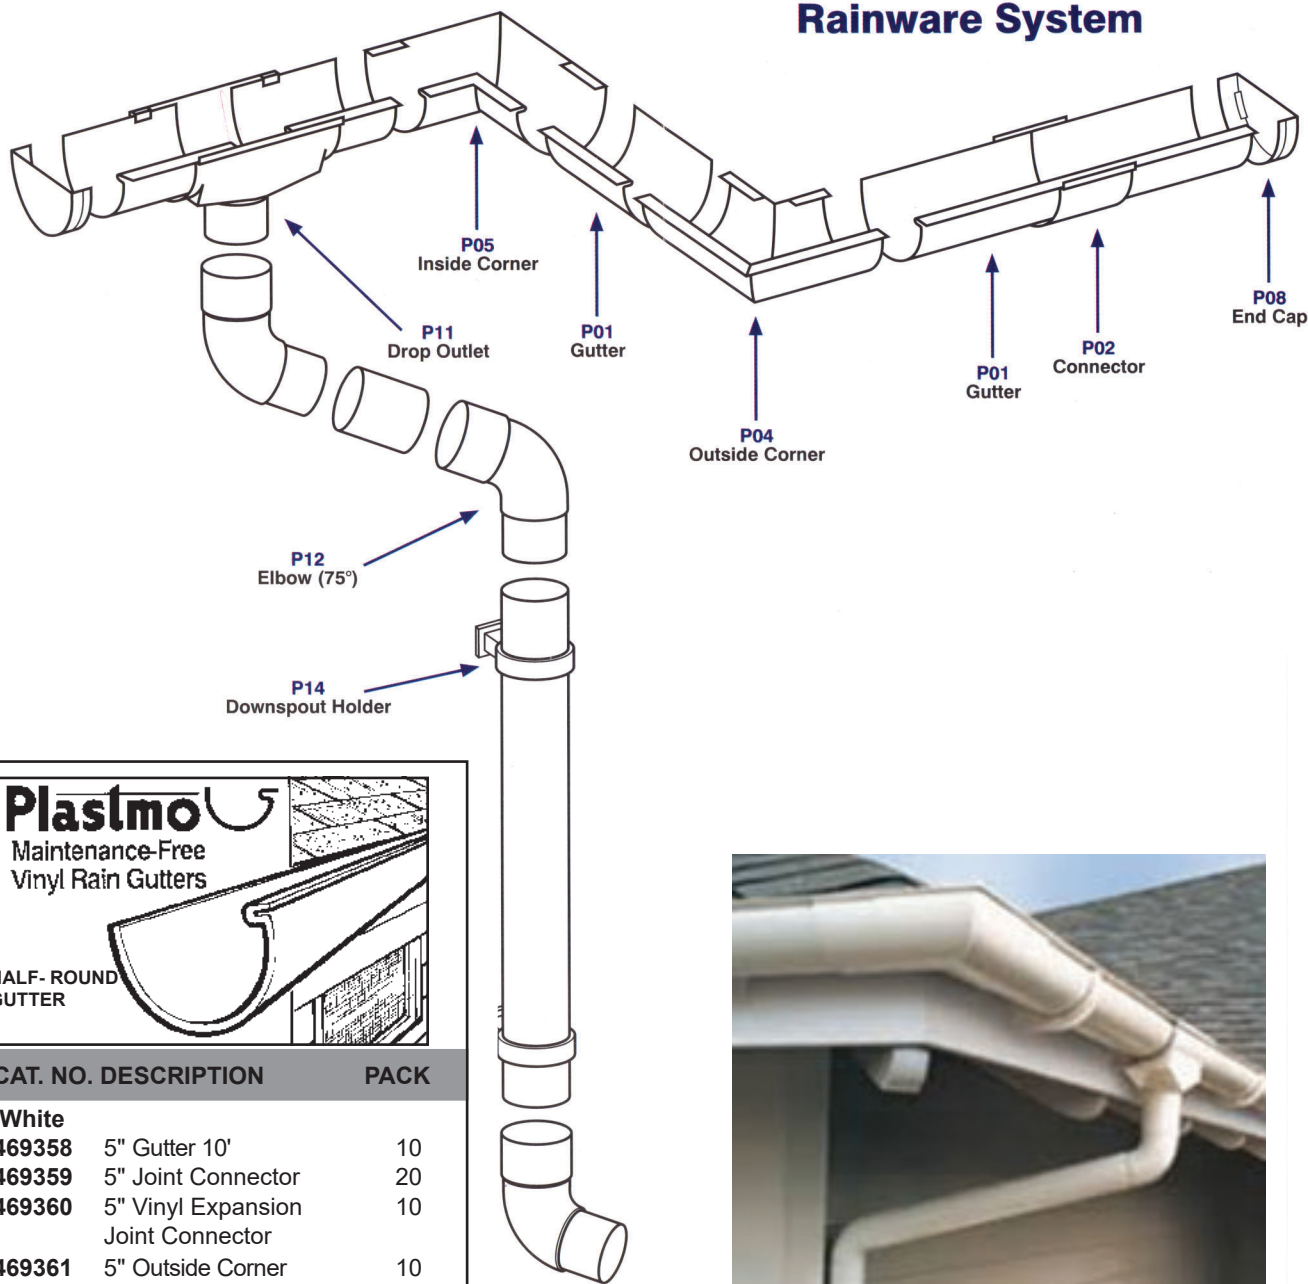

## Complete K-Snap Rainware System

Each component is designed and manufactured for durability and ease of installation.

Available Smooth Only.

#469371

CAT. NO.	DESCRIPTION	PACK/ BAG
469372	K-Vinyl Gutter 4-1/2" x 10'	10
469373	Downspout 2-1/2" 10'	15
469374	Vinyl 4-1/2" Connector	40
469375	4-1/2" Outside Corner 90°	10/5
469376	4-1/2" Inside Corner 90°	10/5
469377	Bracket	75/25
469378	End Cap R/L (2/bag)	25
469379	Expansion Drop	10
469380	Elbow 75°	25
469381	Downspout Bracket	50
469382	Downspout Joint	25
469383	Gutter Screws (200 pcs)	10
469371	Expansion Joint Connector	10

## Rainware System

CAT. NO.	DESCRIPTION	PACK
<b>White</b>		
469358	5" Gutter 10'	10
469359	5" Joint Connector	20
469360	5" Vinyl Expansion Joint Connector	10
469361	5" Outside Corner	10
469362	5" Inside Corner	10
469363	5" Bracket	30
469364	5" End Cap	40
469365	5" Expansion Center Drop	10
469366	3" Elbow 75°	20
469367	3" pipe holder (2/bag)	5
469368	3" Downpipe 10'	7
469369	3" Pipe Joint	20
469370	Leafguard Vinyl Gutter	20
889060	Gutter Cement 5oz Tube	10