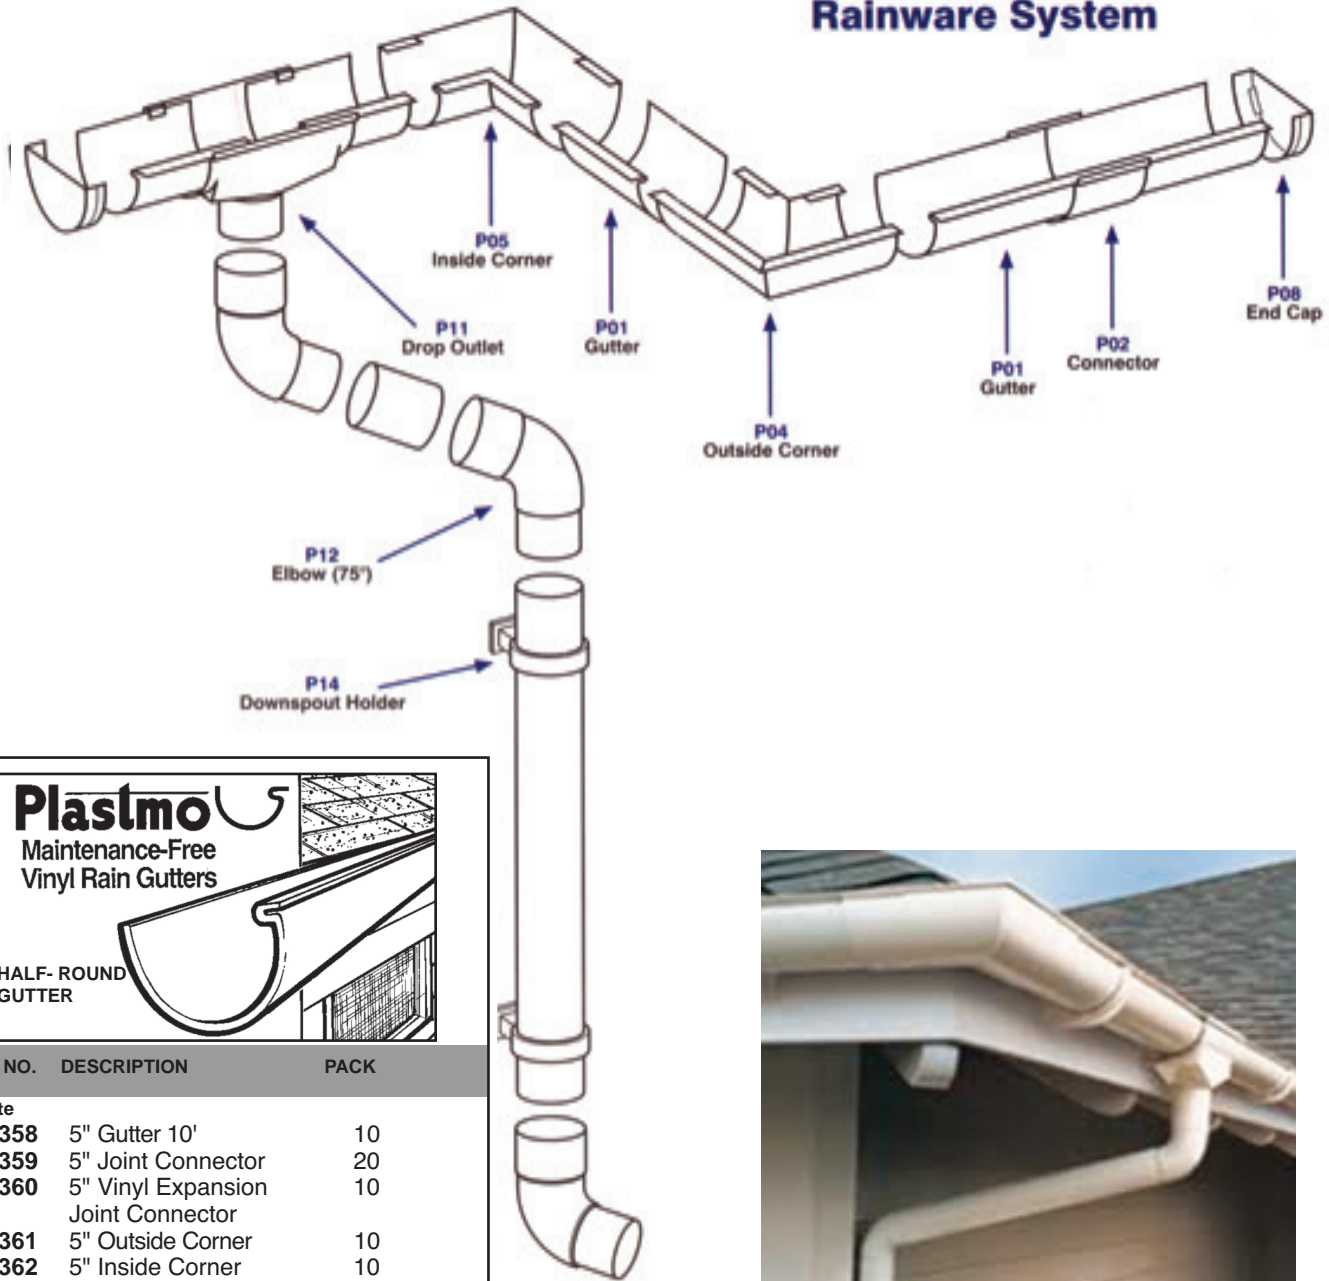

Each component is designed and manufactured for durability and ease of installation.

PAGE 136

CAT. NO.	DESCRIPTION	PACK/Bag
469372	K-Vinyl Gutter 4-1/2" x 10'	10
469373	Downspout 2-1/2" 10'	15
469374	Vinyl 4-1/2" Connector	40
469375	4-1/2" Outside Corner 90°	10/5
469376	4-1/2" Inside Corner 90°	10/5
469377	Bracket	75/25
469378	End Cap R/L (2/bag)	25
469379	Expansion Drop	10
469380	Elbow 75°	25
469381	Downspout Bracket	50
469382	Downspout Joint	25
469383	Gutter Screws (200 pcs)	10
469371	Expansion Joint Connector	10

Available Smooth Only.

www.JELD-WENEXPORT.COM

Rainware System

CAT. NO.	DESCRIPTION	PACK
White		
469358	5" Gutter 10'	10
469359	5" Joint Connector	20
469360	5" Vinyl Expansion Joint Connector	10
469361	5" Outside Corner	10
469362	5" Inside Corner	10
469363	5" Bracket	30
469364	5" End Cap	40
469365	5" Expansion Center Drop	10
469366	3" Elbow 75°	20
469367	3" pipe holder (2/bag)	5
469368	3" Downpipe 10'	7
469369	3" Pipe Joint	20
469370	Leafguard Vinyl Gutter	20
889060	Gutter Cement 5oz Tube	10