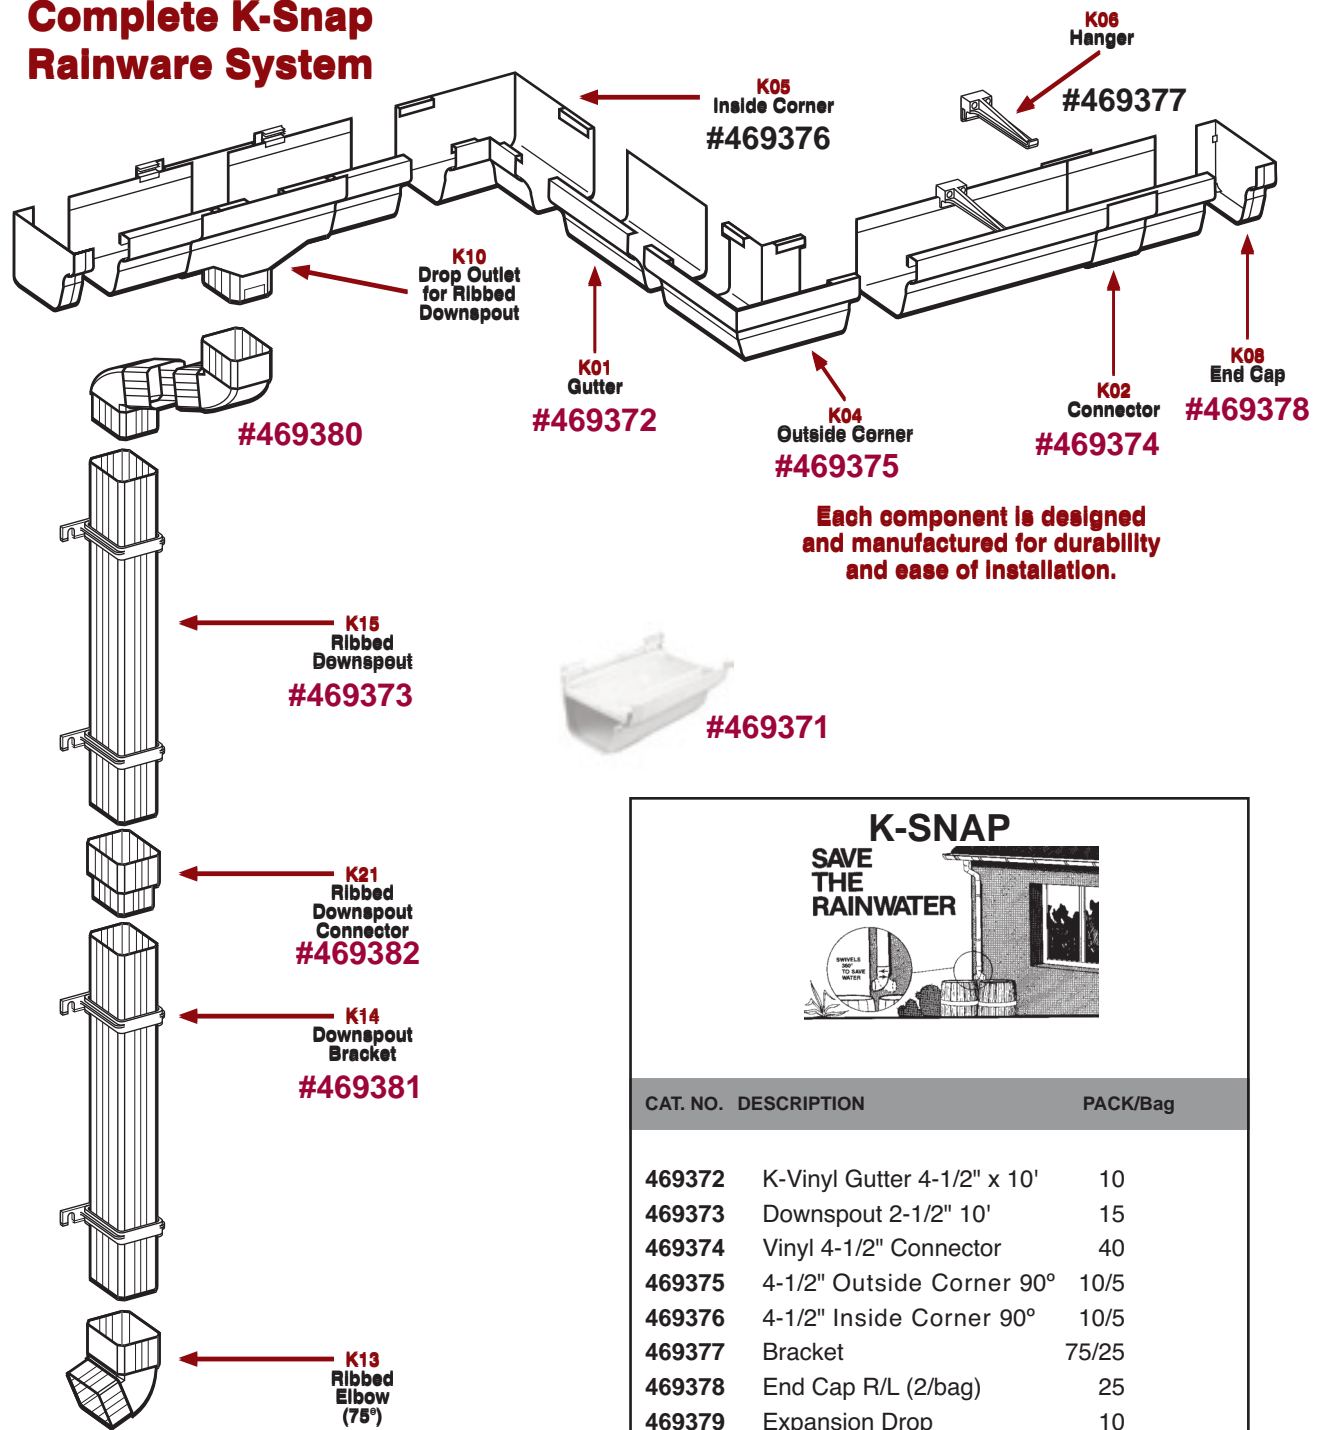

Complete K-Snap Rainware System

Each component is designed and manufactured for durability and ease of installation.

PAGE 136